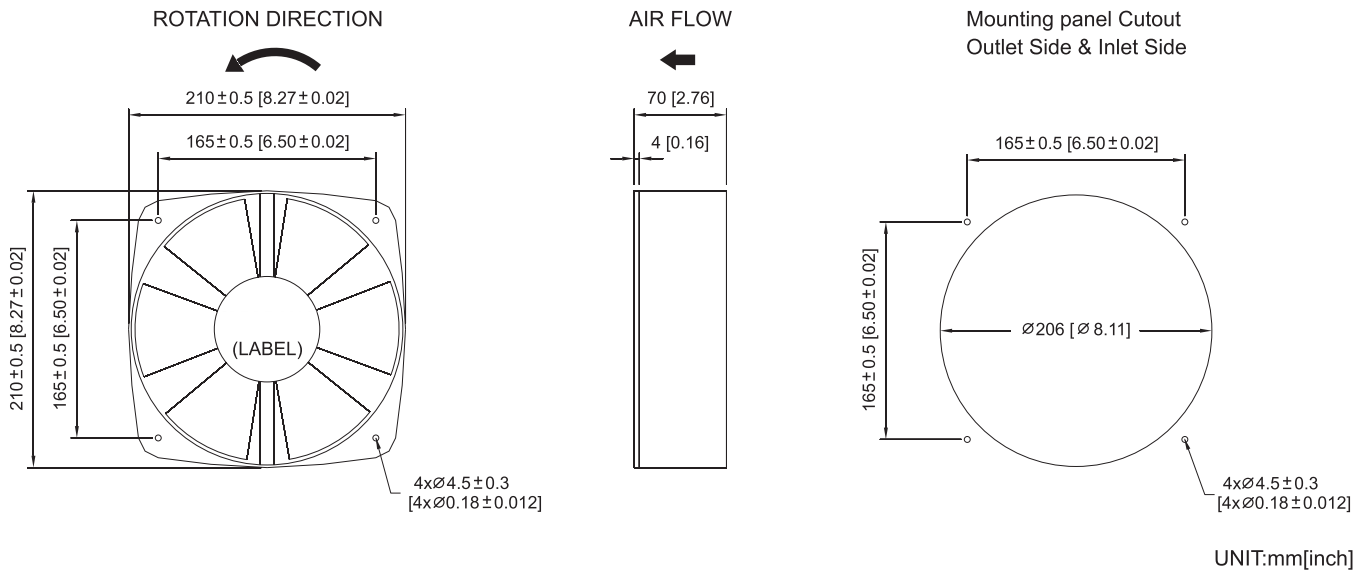

# A 21070-B

210x210x70mm  
(8.3"x8.3"x2.8")

HOUSING	Aluminum Die Casting, Painted Blue/Black
IMPELLER	Thermoplastic PBT, UL94V-0, Blue/Black
BEARING	Ball
MOTOR TYPE	AC Induction Capacitor Motor
TERMINATION	Lead Wire
OPERATING VOLTAGE RANGE	200 VAC to 240 VAC for 220 V Type
DIELECTRIC STRENGTH	1,500 VAC for 1 minute
INSULATION	Class A
INSULATION RESISTANCE	10M Ohms min.@500 VDC
OPERATING TEMPERATURE	-10°C to + 70°C
SAFETY	Thermally Protected
WEIGHT	1700g
ROHS COMPLIANCE	Yes

## DIMENSION